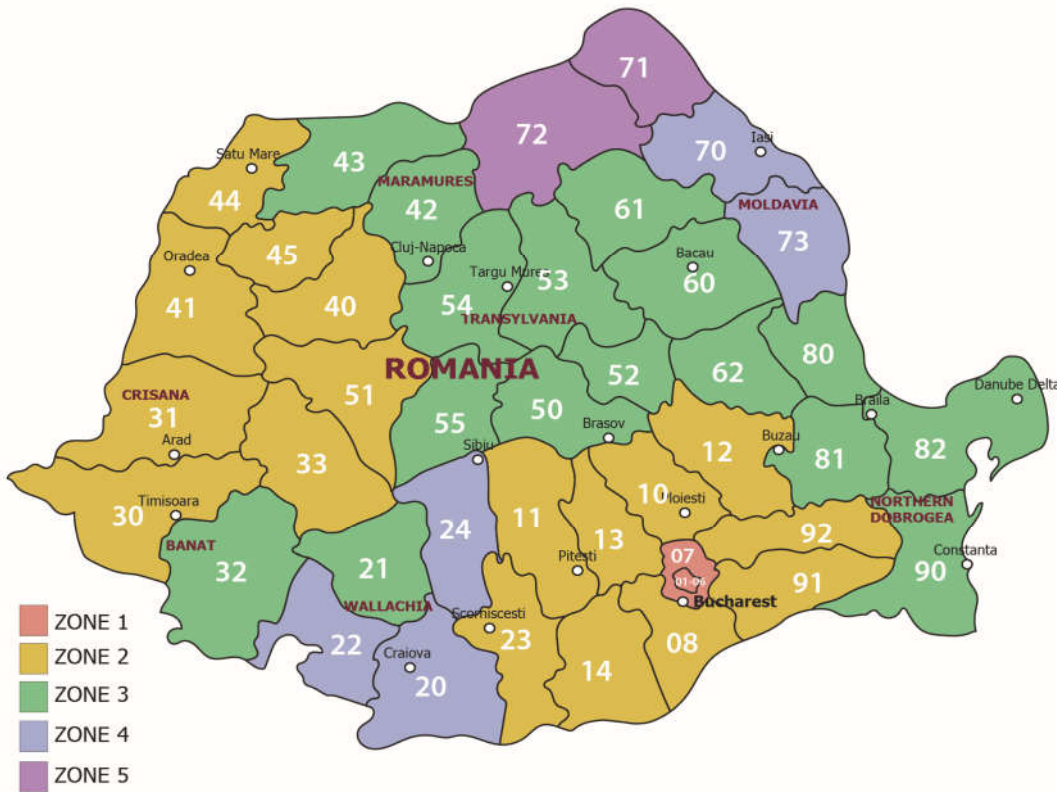

Romania Service 2022 Tariff

1.2m x 1m x 2.2m
1000kg

1.2m x 1m x 1m
500kg

1.2m x 1m x 1 250kg

Zone 1	01-07
Zone 2	08,10,11,12,13,14,23,30,31,33,40,41,44,45,51,91,92,
Zone 3	21,32,42,43,50,52,53,54,55,60,61,62,80,81,82,90
Zone 4	20,22,24,70,73
Zone 5	71,72

EXPORT RATES								
Zone	Service	Qtr Plt	Half Plt	1	2	3	4	5
Zone 1	8-13 Days	£201.31	£248.61	£308.96	£573.82	£828.33	P.O.A.	P.O.A.
Zone 2	8-13 Days	£202.41	£253.01	£304.06	£587.77	£845.88	P.O.A.	P.O.A.
Zone 3	8-13 Days	£217.36	£262.96	£322.26	£605.92	£861.18	P.O.A.	P.O.A.
Zone 4	8-13 Days	£222.71	£267.36	£330.81	£623.07	£894.03	P.O.A.	P.O.A.
Zone 5	8-13 Days	£222.71	£273.86	£339.36	£633.77	£923.68	P.O.A.	P.O.A.
IMPORT RATES								
8-13 Days								
Service	Qtr Plt	Half Plt	1	2	3	4		
Zone 1	£270.86	£463.46	£484.86	£643.52	£805.13	P.O.A.		
Zone 2	£281.56	£484.86	£534.96	£673.57	£835.28	P.O.A.		
Zone 3	£286.91	£516.96	£565.01	£703.72	£865.48	P.O.A.		
Zone 4	£292.26	£538.36	£625.26	£763.97	£925.68	P.O.A.		
Zone 5	£292.26	£538.36	£655.46	£794.17	£955.78	P.O.A.