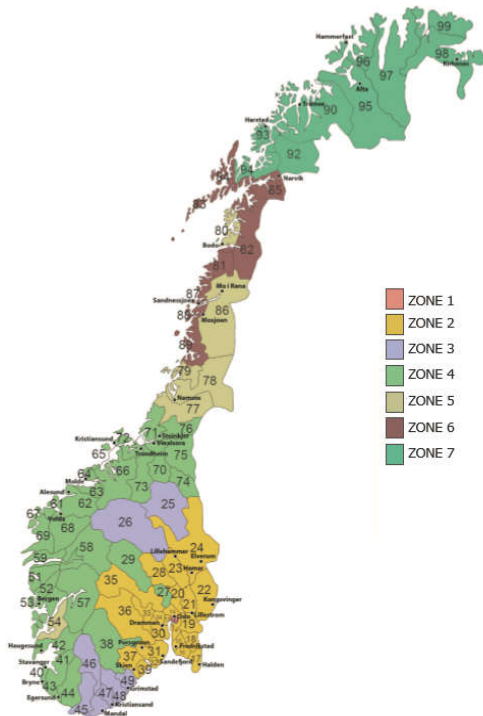

Norway Service 2022 Tariff

- ZONE 1
- ZONE 2
- ZONE 3
- ZONE 4
- ZONE 5
- ZONE 6
- ZONE 7

**1.2m x 1m x 2m
1,250kg ***

**1.2m x 1m x 2m
500kg**

**1.2m x 1m x 1m
250kg**

Zone 1	00-12
Zone 2	13-24, 28, 30-37, 39
Zone 3	25-26, 38, 45-49
Zone 4	27, 29, 40-44, 50-53, 55-76
Zone 5	54, 77-80, 86
Zone 6	81-85, 87-89
Zone 7	90-99

EXPORT RATES								
Zone	Service	Qtr Plt	Half Plt	1	2	3	4	5
Zone 1	5-7 Days	£147.81	£219.51	£265.51	£416.57	£561.13	£690.24	£862.10
Zone 2	5-7 Days	£186.36	£250.01	£282.66	£445.97	£594.88	£726.09	£907.05
Zone 3	5-7 Days	£225.96	£305.66	£335.61	£475.42	£629.08	£766.74	£957.35
Zone 4	7-9 Days	£231.31	£313.66	£350.61	£564.22	£729.68	£882.84	£1,103.95
Zone 5	7-9 Days	£316.91	£436.21	£511.61	£732.22	£923.33	£1,179.74	£1,474.70
Zone 6	10-12 Days	£342.06	£472.56	£594.01	£781.42	£979.53	£1,270.69	£1,588.65
Zone 7	10-12 Days	£393.41	£544.81	£668.41	£868.07	£1,079.03	£1,343.99	£1,679.60
IMPORT RATES								
Zone	Service	Qtr Plt	Half Plt	1	2	3	4	5
Zone 1	On Application	£147.81	£219.51	£265.51	£416.57	£561.13	£690.24	£862.10
Zone 2	On Application	£186.36	£250.01	£282.66	£445.97	£594.88	£726.09	£907.05
Zone 3	On Application	£225.96	£305.66	£335.61	£475.42	£629.08	£766.74	£957.35
Zone 4	On Application	£231.31	£313.66	£350.61	£564.22	£729.68	£882.84	£1,103.95
Zone 5	On Application	£316.91	£436.21	£511.61	£732.22	£923.33	£1,179.74	£1,474.70
Zone 6	On Application	£342.06	£472.56	£594.01	£781.42	£979.53	£1,270.69	£1,588.65
Zone 7	On Application	£393.41	£544.81	£668.41	£868.07	£1,079.03	£1,343.99	£1,679.60

* Max. 1,000kg for a tail lift delivery