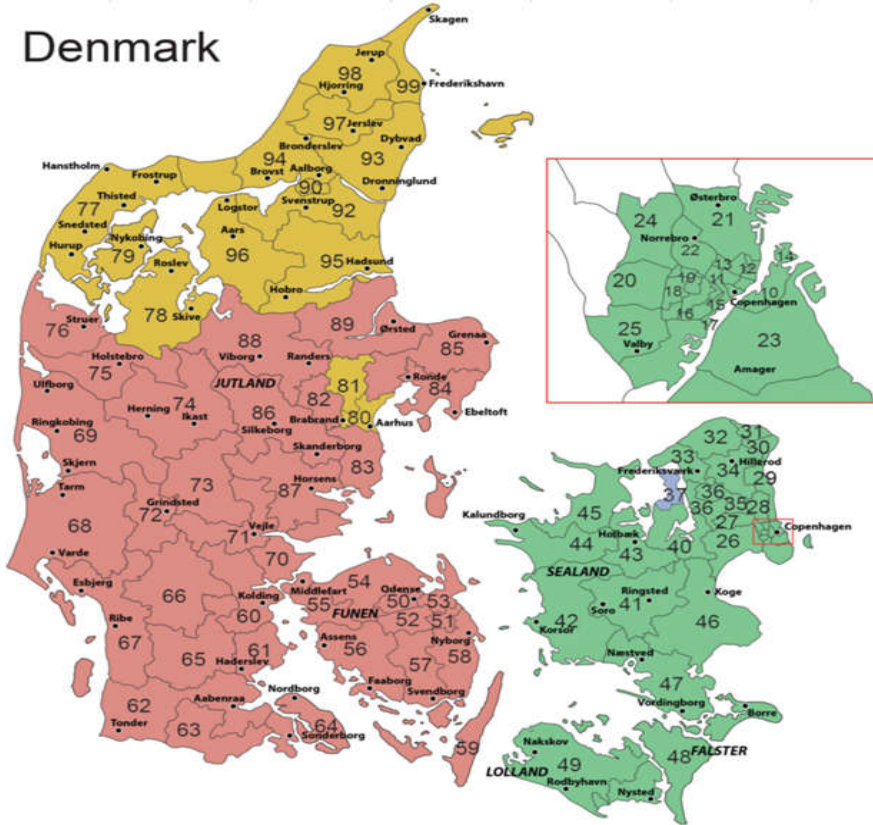

Denmark Service 2022 Tariff

Denmark

- ZONE 1
- ZONE 2
- ZONE 3
- ZONE 4

1.2m x 1m x 2m
1,250kg *

1.2m x 1m x 2m
500kg

1.2m x 1m x 1m
250kg

Zone 1	50-76, 82-89
Zone 2	77-81, 90-99
Zone 3	10-36, 40-49
Zone 4	37

EXPORT RATES								
Zone	Service	Qtr Plt	Half Plt	1	2	3	4	5
Zone 1	5-7 Days	£118.41	£145.71	£156.91	£291.37	£437.03	£550.09	£689.85
Zone 2	5-7 Days	£129.66	£156.91	£166.56	£307.97	£464.33	£588.04	£733.70
Zone 3	5-7 Days	£132.86	£156.91	£173.51	£324.52	£480.88	£615.34	£772.25
Zone 4	5-7 Days	£184.21	£206.16	£244.66	£488.77	£721.13	£888.19	£1,117.30
IMPORT RATES								
Zone	Service	Qtr Plt	Half Plt	1	2	3	4	5
Zone 1	5-7 Days	£118.41	£145.71	£156.91	£291.37	£437.03	£550.09	£689.85
Zone 2	5-7 Days	£129.66	£156.91	£166.56	£307.97	£464.33	£588.04	£733.70
Zone 3	5-7 Days	£132.86	£156.91	£173.51	£324.52	£480.88	£615.34	£772.25
Zone 4	5-7 Days	£184.21	£206.16	£244.66	£488.77	£721.13	£888.19	£1,117.30

* Max. 1,000kg for a tail lift delivery