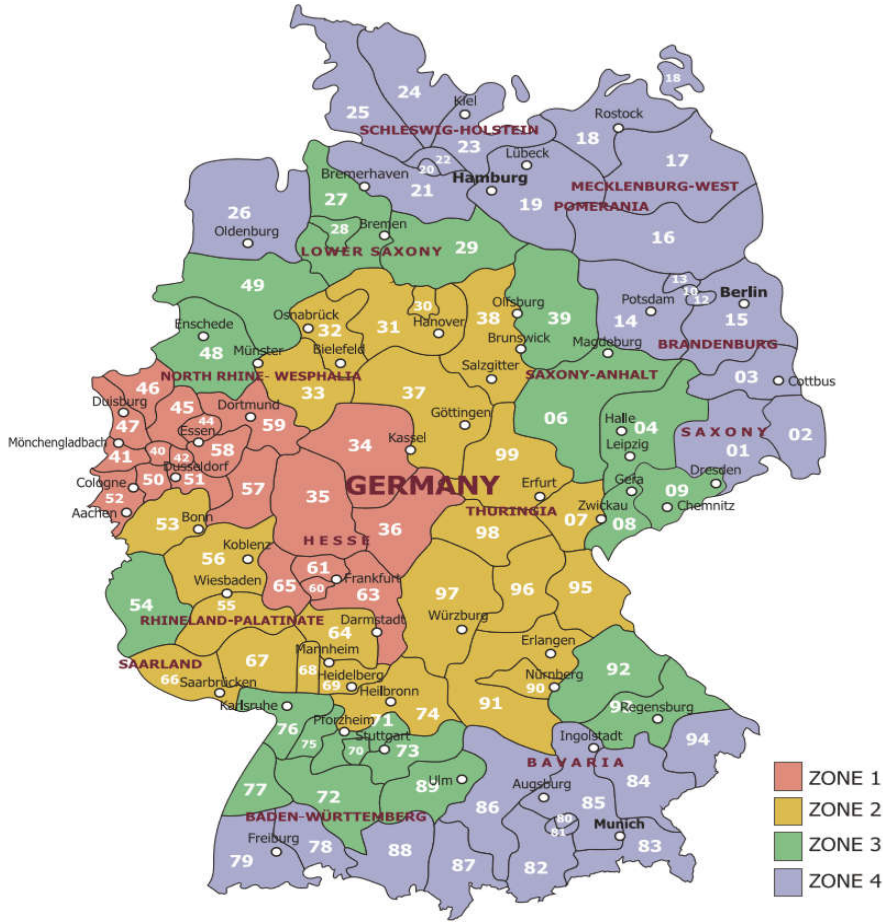

Germany Service 2022 Tariff

- ZONE 1
- ZONE 2
- ZONE 3
- ZONE 4

Zone 1	34-36, 40-42, 44-47, 50-52, 57-61, 63, 65
Zone 2	7, 30-33, 38-38, 53, 55-56, 64, 66-69, 74, 90-91, 95-99
Zone 3	4, 6, 8-9, 27-29, 39, 48, 49, 54, 70-73, 75-77, 89, 92-93
Zone 4	1-3, 10, 12-26, 78-88, 94

EXPORT RATES								
Zone	Service	Qtr Plt	Half Plt	1	2	3	4	5
Zone 1	2/3 Days	£112.01	£129.66	£144.11	£284.92	£417.23	£547.94	£679.70
Zone 2	2/3 Days	£116.81	£133.91	£148.91	£291.37	£431.13	£567.19	£701.10
Zone 3	2/3 Days	£123.21	£143.01	£161.21	£317.57	£465.93	£613.19	£760.45
Zone 4	2/3 Days	£132.31	£152.11	£172.46	£337.37	£499.63	£655.99	£811.85

IMPORT RATES								
Zone	Service	Qtr Plt	Half Plt	1	2	3	4	5
Zone 1	2/3 Days	£148.91	£152.11	£159.06	£313.82	£461.13	£606.24	£752.45
Zone 2	2/3 Days	£153.16	£156.41	£163.36	£320.77	£475.03	£625.49	£773.85
Zone 3	2/3 Days	£160.16	£165.51	£175.66	£346.47	£509.78	£671.49	£833.25
Zone 4	2/3 Days	£168.71	£174.56	£186.91	£367.32	£543.48	£714.29	£885.15

NB Germany zipcodes 17 & 18 incur additional distance surcharge = £30 per Pallet
* Max. 1,000kg for a tail lift delivery