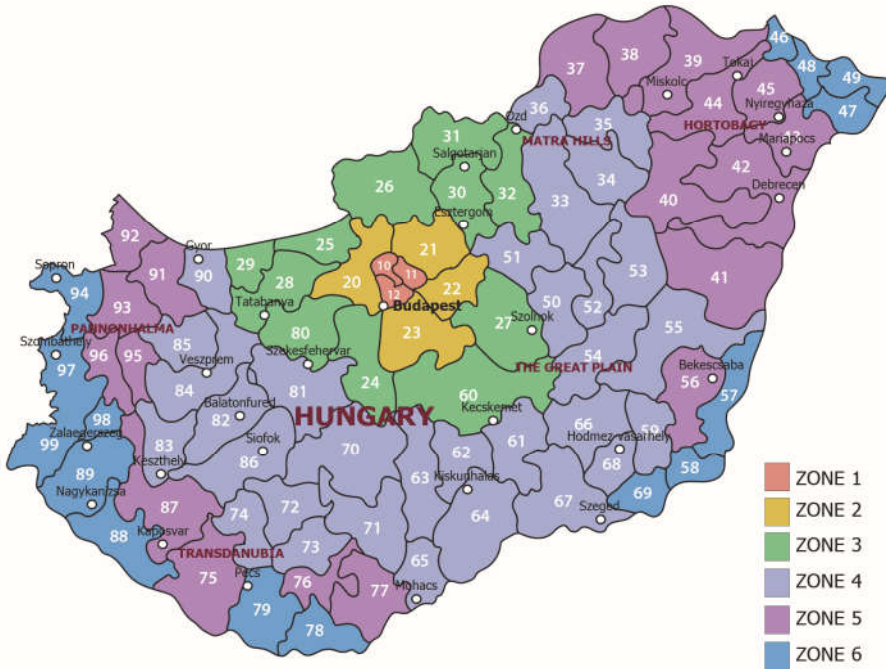

Hungary Service 2022 Tariff

**1.2m x 1m x 2.2m
1000kg**

**1.2m x 1m x 1m
500kg**

**1.2m x 1m x 1m
250kg**

Zone 1	10-19
Zone 2	20-23
Zone 3	24-29,30-32,60,80.
Zone 4	33-36,50-55,59,61-68,70-74,81-86,90.
Zone 5	37-39,40,41,42-45,56,75-77,87,91-93.
Zone 6	46-49,57-58,69,78-79,88-89,94,97-99.

EXPORT RATES

Zone	Service	Qtr Plt	Half Plt	1	2	3	4	5
Zone 1	7-13 days	£155.31	£168.16	£193.86	£371.62	£560.08	p.o.a.	p.o.a.
Zone 2	7-13 days	£160.66	£169.21	£199.71	£376.97	£565.43	p.o.a.	p.o.a.
Zone 3	7-13 days	£162.81	£172.46	£205.06	£382.32	£570.78	p.o.a.	p.o.a.
Zone 4	7-13 days	£168.16	£173.51	£210.41	£387.67	£581.48	p.o.a.	p.o.a.
Zone 5	7-13 days	£172.46	£179.91	£217.36	£398.92	£587.38	p.o.a.	p.o.a.
Zone 6	7-13 days	£178.86	£179.91	£219.51	£409.62	£598.08	p.o.a.	p.o.a.

IMPORT RATES

Service	7-13 days				
	Qtr Plt	Half Plt	1	2	3
Zone 1	£210.41	£228.06	£296.56	£541.72	£817.73
Zone 2	£217.91	£228.06	£308.31	£563.12	£853.68
Zone 3	£233.41	£237.71	£313.66	£573.82	£861.83
Zone 4	£242.51	£249.46	£329.51	£605.92	£876.78
Zone 5	£249.46	£250.01	£344.51	£616.62	£919.58
Zone 6	£249.46	£253.76	£359.46	£638.02	£979.53