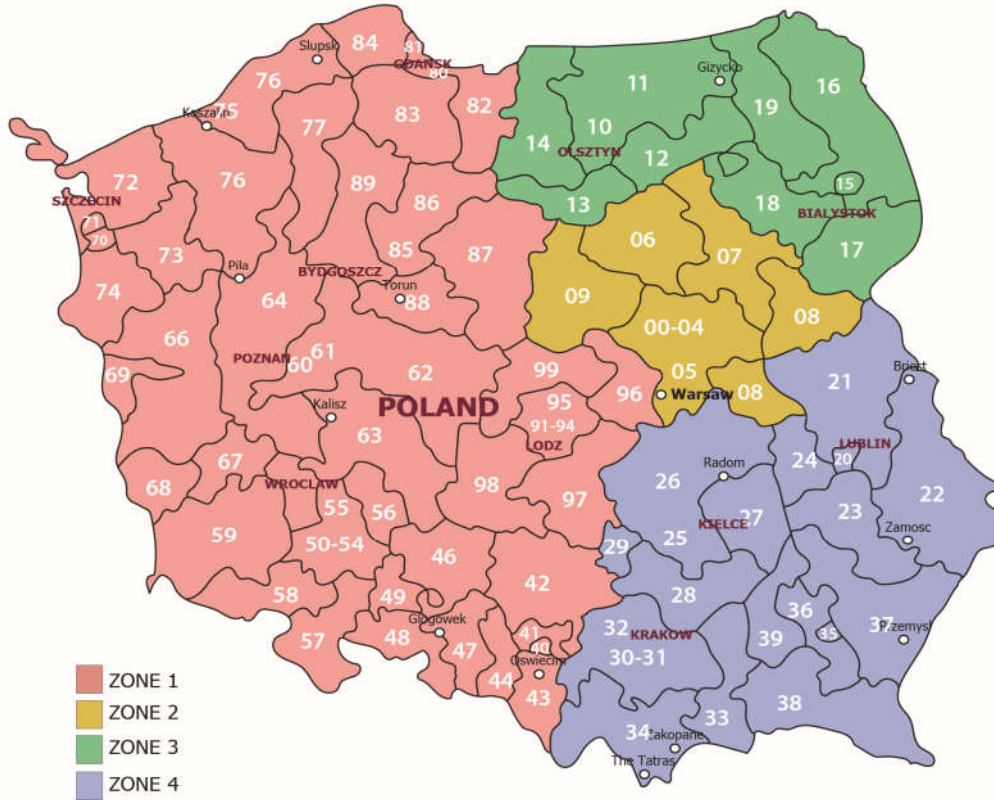

Poland Service 2022 Tariff

1.2m x 1m x
2.2m 1000kg

1.2m x 1m x 1m
500kg

1.2m x 1m x 1m
250kg

Zone 1	40-99
Zone 2	00-09
Zone 3	10-19
Zone 4	20-39

EXPORT RATES								
Zone	Service	Qtr Plt	Half Plt	1	2	3	4	5
Zone 1	7-12 Days	£169.21	£185.26	£195.96	£391.92	£571.83	P.O.A.	P.O.A.
Zone 2	7-12 Days	£169.21	£174.56	£206.66	£402.62	£576.13	P.O.A.	P.O.A.
Zone 3	7-12 Days	£169.21	£177.81	£199.71	£387.67	£592.73	P.O.A.	P.O.A.
Zone 4	7-12 Days	£169.21	£183.16	£215.76	£420.82	£619.98	P.O.A.	P.O.A.
IMPORT RATES								
7-12 Days								
Service	Qtr Plt	Half Plt	1	2	3			
Zone 1	£227.01	£228.06	£248.96	£513.92	£713.08			
Zone 2	£206.66	£227.01	£248.96	£524.62	£724.33			
Zone 3	£228.06	£248.96	£270.86	£530.52	£746.28			
Zone 4	£238.76	£254.81	£292.81	£535.87	£812.08