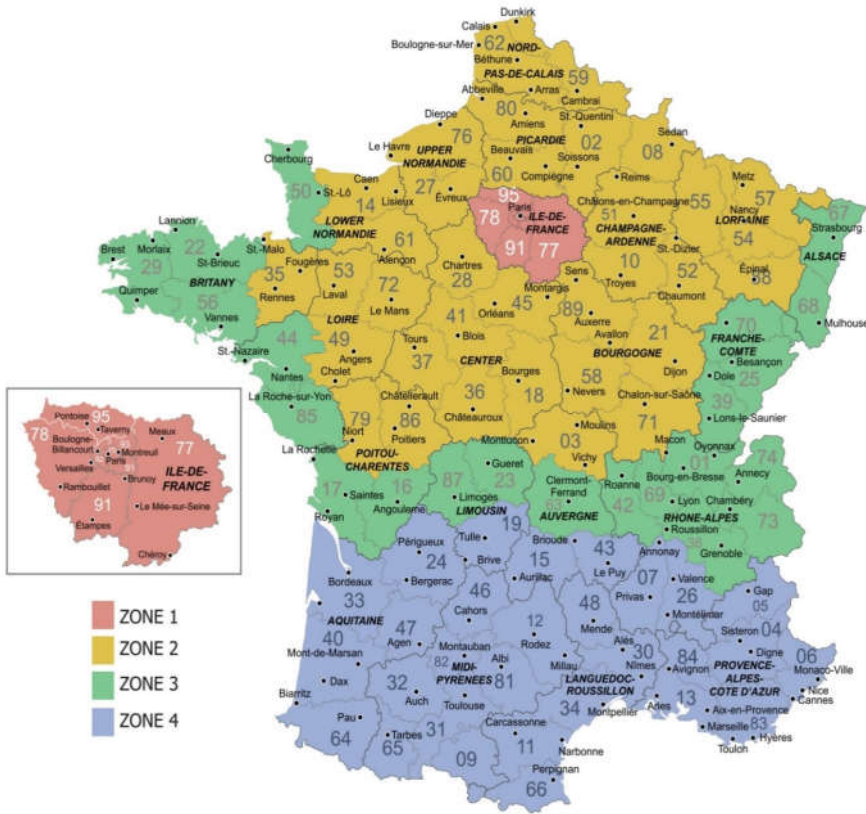

French Service 2022 Tariff

Zone 1	75, 77-78, 91-95 (PARIS)
Zone 2	02-03, 08, 10, 14, 18, 21, 27-28, 35-37, 41, 45, 49, 51-55, 57-62, 71-72, 76, 79-80, 86, 88-89
Zone 3	01, 16-17, 22-23, 25, 29, 38, 39, 42, 44, 50, 56, 63, 67-70, 73-74, 85, 87, 90
Zone 4	04-07, 09, 11-13, 15, 19, 24, 26, 30-34, 40, 43, 46-48, 64-66, 81-84

EXPORT RATES

Zone	Service	Qtr Plt	Half Plt	1	2	3	4	5
Zone 1	3 Days	£124.31	£124.31	£130.16	£253.37	£353.03	£452.14	£553.95
Zone 2	3/4 Days	£135.51	£135.51	£141.41	£282.27	£400.13	£515.29	£643.85
Zone 3	3/4 Days	£146.76	£146.76	£152.66	£300.47	£437.03	£560.24	£679.15
Zone 4	4 days	£169.21	£169.21	£174.06	£343.27	£473.93	£609.44	£737.45

IMPORT RATES

Zone	Service	Qtr Plt	Half Plt	1	2	3	4	5
Zone 1	3 Days	£159.61	£159.61	£170.86	£312.77	£449.33	£563.44	£655.10
Zone 2	3/4 Days	£187.41	£187.41	£193.31	£357.72	£494.28	£653.34	£823.60
Zone 3	3/4 Days	£193.31	£193.31	£204.56	£380.17	£545.08	£709.49	£851.95
Zone 4	4 days	£215.76	£215.76	£232.36	£447.57	£617.88	£788.14	£958.40

* France's mountain regions - 5 day export/import delivery service.

Monaco and Corsica zipcodes 98 and 20 - Price on application

* Max. 1,000kg for a tail lift delivery