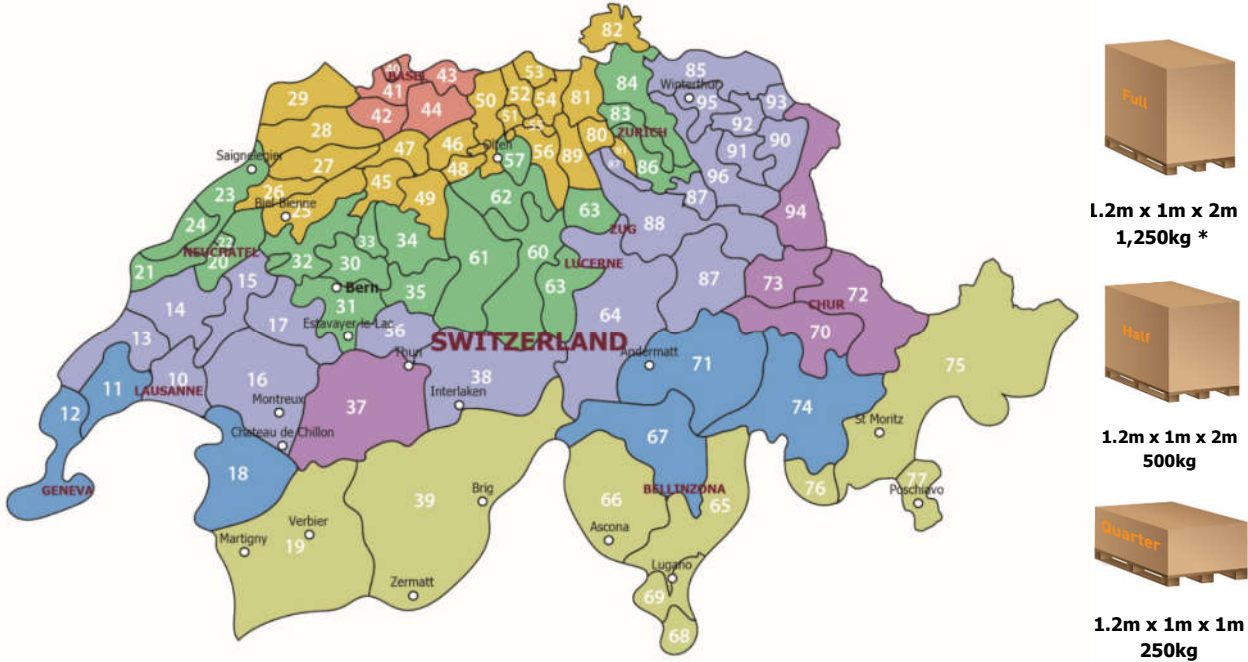

Switzerland Service 2022 Tariff

* Max. 1,000kg for a tail lift delivery

Zone 1	40-44
Zone 2	25-29, 45-56, 80-82, 89
Zone 3	20-24, 30-35, 57-63, 83-84, 86
Zone 4	10, 13-17, 36, 38, 64, 85, 87-88, 90-93, 95-96
Zone 5	37, 70, 72-73, 94
Zone 6	11-12, 18, 67, 71, 74
Zone 7	19, 39, 65-66, 68-69, 75-77

EXPORT RATES							
Service	5-10 Days						
Zone	Qtr Plt	Half Plt	1	2	3	4	5
Zone 1	£136.06	£156.91	£234.51	£387.67	£571.83	£726.09	£924.70
Zone 2	£152.66	£176.71	£269.81	£451.32	£632.33	£795.09	£996.95
Zone 3	£155.86	£182.06	£282.66	£488.77	£697.03	£865.19	£1,050.45
Zone 4	£160.16	£185.26	£288.56	£504.27	£715.23	£886.04	£1,086.80
Zone 5	£166.56	£187.41	£296.01	£516.07	£733.98	£913.89	£1,119.45
Zone 6	£169.76	£191.71	£302.46	£529.42	£753.73	£958.79	£1,215.75
Zone 7	£185.26	£235.56	£334.56	£646.62	£891.78	£1,129.49	£1,389.10

IMPORT RATES							
Service	5-10 Days						
Zone	Qtr Plt	Half Plt	1	2	3	4	5
Zone 1	P.O.A	P.O.A	P.O.A	P.O.A	P.O.A	P.O.A	P.O.A
Zone 2	P.O.A	P.O.A	P.O.A	P.O.A	P.O.A	P.O.A	P.O.A
Zone 3	P.O.A	P.O.A	P.O.A	P.O.A	P.O.A	P.O.A	P.O.A
Zone 4	P.O.A	P.O.A	P.O.A	P.O.A	P.O.A	P.O.A	P.O.A
Zone 5	P.O.A	P.O.A	P.O.A	P.O.A	P.O.A	P.O.A	P.O.A
Zone 6	P.O.A	P.O.A	P.O.A	P.O.A	P.O.A	P.O.A	P.O.A
Zone 7	P.O.A	P.O.A	P.O.A	P.O.A	P.O.A	P.O.A	P.O.A

Customs Procedure Every shipment must be booked with a copy of commercial invoice containing the invoice value, VAT number and customs tariff number. The invoices should be attached to the consignment on alliance