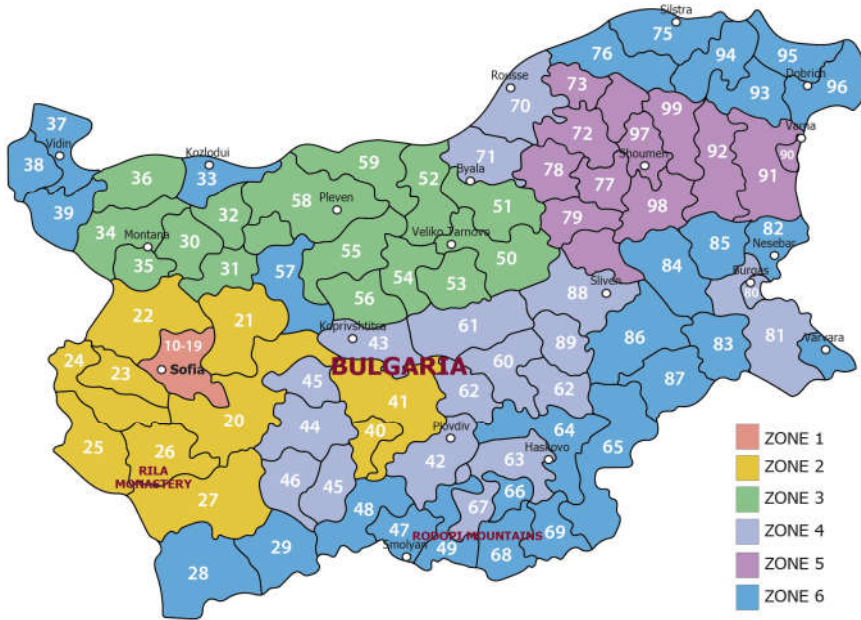

Bulgaria Service 2022 Tariff

1.2m x 1m x 2.2m
1000kg

1.2m x 1m x 1m
500kg

1.2m x 1m x 1m
250kg

Zone 1	10-19
Zone 2	20-27, 40-41
Zone 3	30-32, 34-36, 50-52, 53-56, 58-59
Zone 4	42-46, 60-63, 70-71, 80-81, 86-89
Zone 5	72-74, 77-79, 90-92, 97-99
Zone 6	28-29, 30-33, 47-49, 57, 54-69, 75-76, 82-85, 93-96

EXPORT RATES							
Service	8-13 days						
Zone	Qtr Plt	Half Plt	1	2	3	4	5
Zone 1	£260.16	£263.41	£284.26	£540.67	£781.03	POA	POA
Zone 2	£265.51	£271.96	£294.41	£557.77	£809.38	POA	POA
Zone 3	£275.71	£281.56	£299.76	£561.02	£819.03	POA	POA
Zone 4	£275.71	£276.21	£300.86	£566.37	£835.08	POA	POA
Zone 5	£281.56	£283.21	£308.31	£581.32	£847.93	POA	POA
Zone 6	£292.26	£293.91	£321.16	£607.57	£888.58	POA	POA

IMPORT RATES							
Service	8-13 days						
Zone	Qtr Plt	Half Plt	1	2	3	4	5
Zone 1	£279.46	£279.96	£322.26	£594.17	£857.03	POA	POA
Zone 2	£289.06	£289.61	£334.56	£622.52	£899.28	POA	POA
Zone 3	£292.26	£292.81	£335.51	£626.82	£910.53	POA	POA
Zone 4	£294.41	£294.96	£335.51	£632.17	£927.08	POA	POA
Zone 5	£301.91	£301.91	£347.91	£648.72	£940.98	POA	POA
Zone 6	£312.61	£312.61	£363.96	£675.47	£983.78	POA	POA