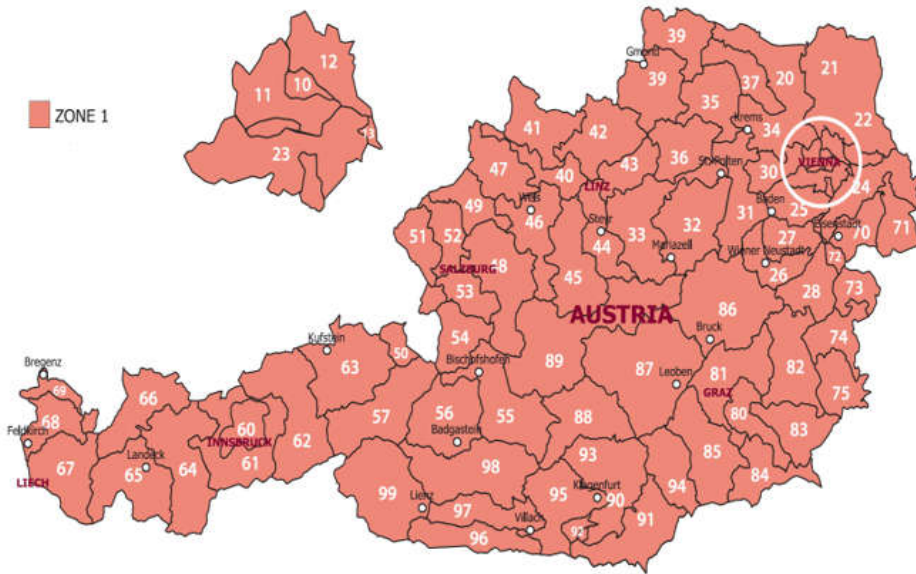

Austria Service 2022 Tariff

1.2m x 1m x
2.2m 1,000kg
*

1.2m x 1m x
1m 500kg

1.2m x 1m x 1m
250kg

Zone	Postcode areas	Service	Qtr	Half	Full	2	3	4	5	5+
EXPORT RATES										
Austria	10-99	5-13 Days	£198.11	£228.06	£244.11	£477.52	£700.23	POA	POA	POA
IMPORT RATES										
Austria	10-99	5-13 Days	£225.96	£281.56	£319.01	£616.62	£912.13	POA	POA	POA

* Max. 1,000kg for a tail lift delivery