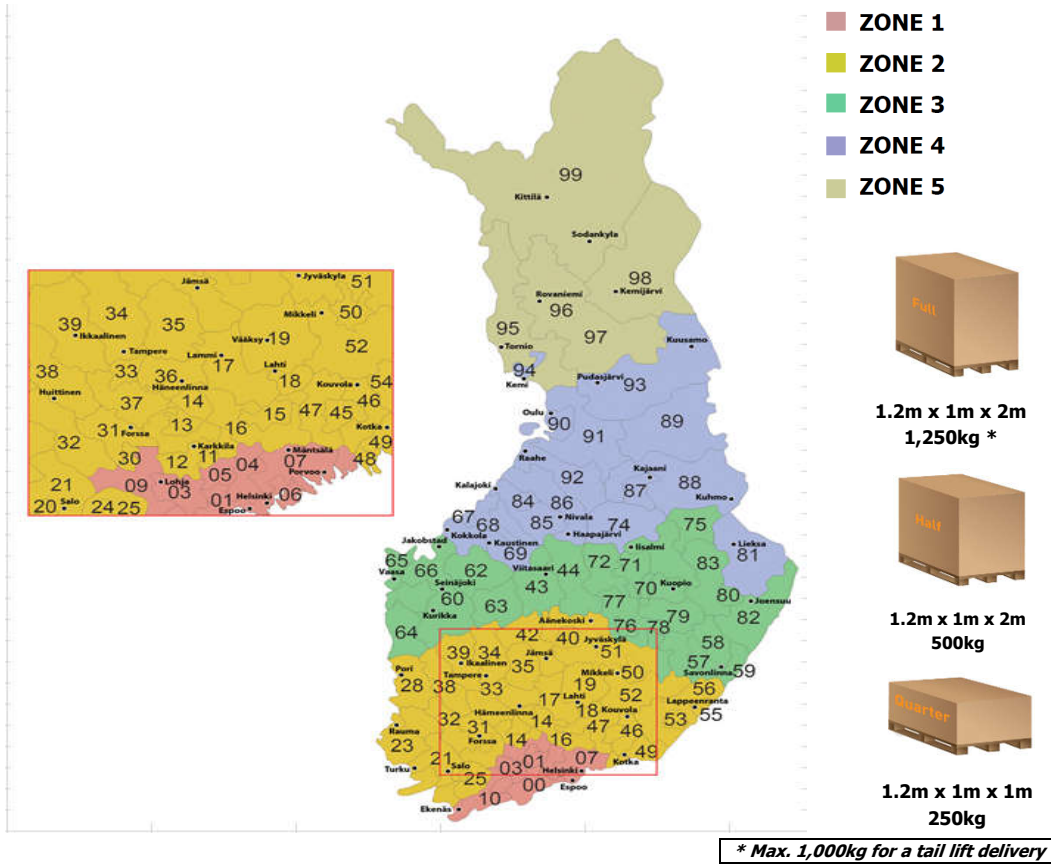

Finland Service 2022 Tariff

Zone 1	00-10
Zone 2	11-21, 23-42, 45-56
Zone 3	43-44, 57-66, 70-73, 75-80, 82-83
Zone 4	67-69, 74, 81, 84-94
Zone 5	95-99

EXPORT RATES								
Zone	Service	Qtr Plt	Half Plt	1	2	3	4	5
Zone 1	7-10 Days	£145.71	£223.81	£252.16	£459.37	£675.13	£841.09	£1,040.80
Zone 2	7-10 Days	£163.36	£250.01	£278.36	£500.57	£727.53	£919.24	£1,133.90
Zone 3	7-10 Days	£167.61	£258.56	£287.46	£514.97	£748.38	£944.34	£1,164.40
Zone 4	8-12 Days	£185.26	£291.76	£319.01	£568.47	£822.78	£1,039.59	£1,277.30
Zone 5	8-12 Days	£229.16	£371.46	£398.76	£709.22	£1,021.23	£1,294.79	£1,575.30

IMPORT RATES								
Zone	Service	Qtr Plt	Half Plt	1	2	3	4	5
Zone 1	On Application	£145.71	£223.81	£252.16	£459.37	£675.13	£841.09	£1,040.80
Zone 2	On Application	£163.36	£250.01	£278.36	£500.57	£727.53	£919.24	£1,133.90
Zone 3	On Application	£167.61	£258.56	£287.46	£514.97	£748.38	£944.34	£1,164.40
Zone 4	On Application	£185.26	£291.76	£319.01	£568.47	£822.78	£1,039.59	£1,277.30
Zone 5	On Application	£229.16	£371.46	£398.76	£709.22	£1,021.23	£1,294.79	£1,575.30

*Zipcode 22 rates available on request