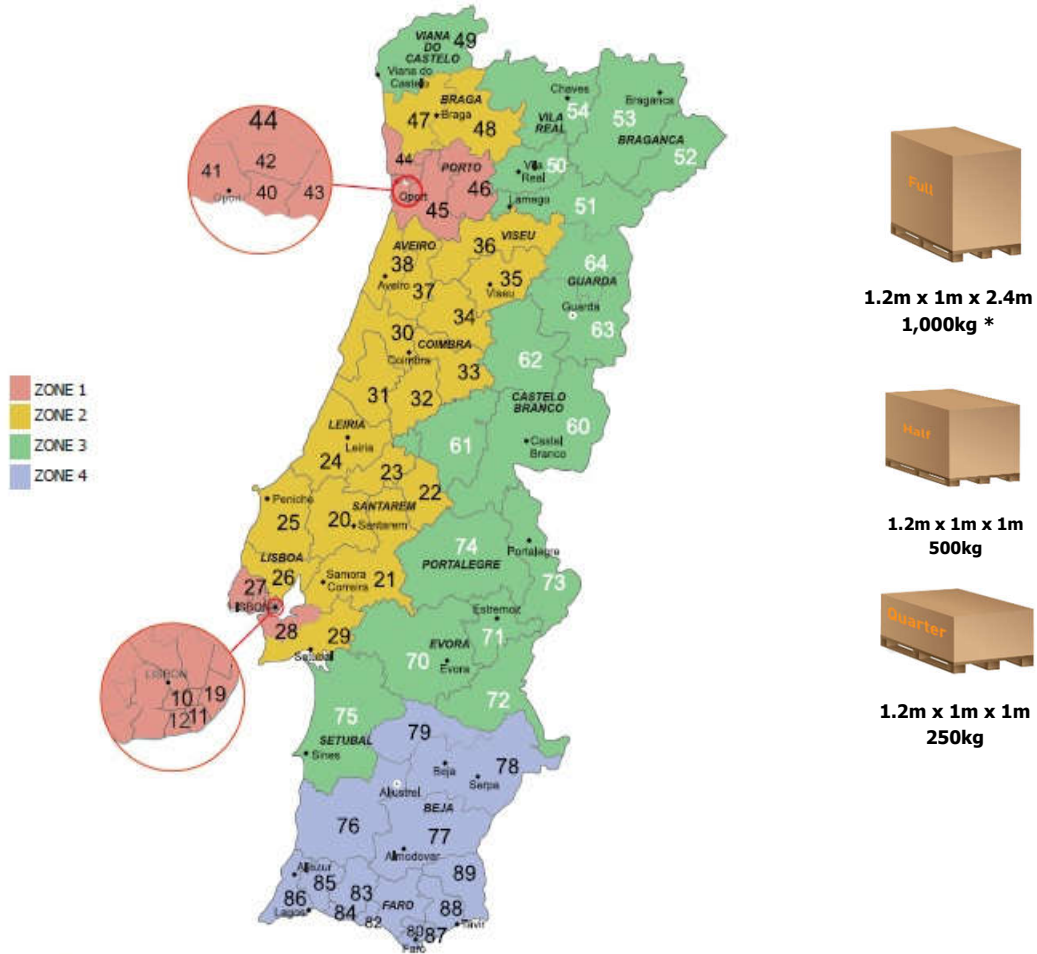

Portugal Service 2022 Tariff

Zone 1	10, 19, 27-28, 40-46
Zone 2	20-25, 26, 29, 30-38, 47-48
Zone 3	49-54, 60-64, 70-75
Zone 4	76-89

EXPORT RATES								
Zone	Service	Qtr Plt	Half Plt	1	2	3	4	5
Zone 1	6 Days	£154.81	£172.16	£212.31	£418.67	£584.98	£745.34	£894.20
Zone 2	7 Days	£166.31	£183.66	£235.31	£453.22	£642.48	£796.99	£940.25
Zone 3	8 Days	£183.66	£200.81	£275.71	£493.57	£688.48	£871.89	£1,043.75
Zone 4	10 Days	£195.16	£229.71	£310.21	£510.72	£705.58	£906.39	£1,089.75

IMPORT RATES								
Zone	Service	Qtr Plt	Half Plt	1	2	3	4	5
Zone 1	7 Days	£206.66	£258.31	£310.21	£562.62	£757.48	£952.39	£1,147.30
Zone 2	8 Days	£218.21	£281.31	£333.21	£620.12	£838.03	£1,055.89	£1,273.80
Zone 3	9 Days	£241.21	£298.71	£356.21	£666.12	£907.03	£1,147.94	£1,388.85
Zone 4	9 Days	£275.71	£333.21	£390.71	£689.12	£953.03	£1,216.94	£1,480.85

* Max. 1,000kg for a tail lift delivery