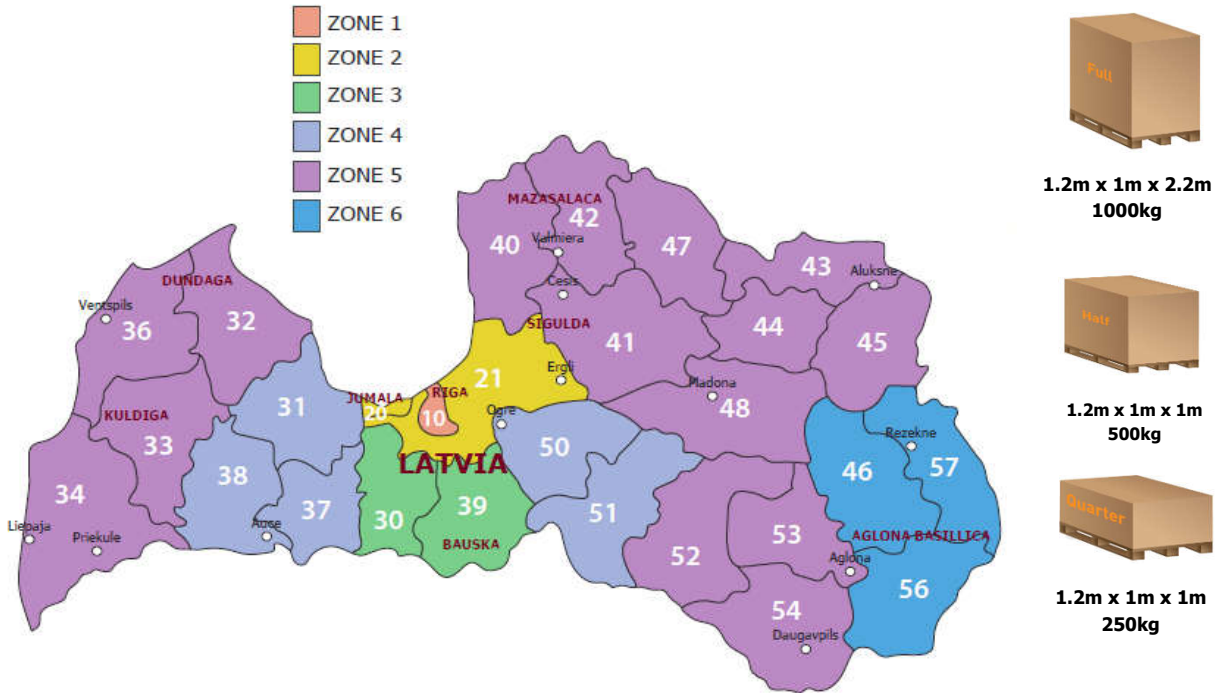

Latvia Service 2022 Tariff

Zone 1	10
Zone 2	20-21
Zone 3	30,39
Zone 4	31,37-38, 50-51
Zone 5	32-34, 36, 40-45, 47-48, 52-55
Zone 6	46, 56-57

EXPORT RATES								
Zone	Service	Qtr Plt	Half Plt	1	2	3	4	5
Zone 1	8-13 Days	£238.26	£238.26	£302.96	£504.27	£692.78	P.O.A.	P.O.A.
Zone 2		£238.26	£238.26	£305.11	£510.17	£699.18	P.O.A.	P.O.A.
Zone 3		£255.91	£255.91	£323.31	£535.32	£725.93	P.O.A.	P.O.A.
Zone 4		£258.06	£258.06	£331.86	£553.52	£740.38	P.O.A.	P.O.A.
Zone 5		£265.51	£267.16	£340.41	£562.62	£751.08	P.O.A.	P.O.A.
Zone 6		£279.46	£279.46	£357.56	£591.52	£783.73	P.O.A.	P.O.A.

IMPORT RATES								
Zone	Service	Qtr Plt	Half Plt	1	2	3	4	5
Zone 1	8-13 Days	£503.61	£527.66	£591.86	£798.52	£967.73	P.O.A.	P.O.A.
Zone 2		£503.61	£527.66	£591.86	£798.52	£967.73	P.O.A.	P.O.A.
Zone 3		£515.36	£527.66	£591.86	£819.92	£999.83	P.O.A.	P.O.A.
Zone 4		£523.96	£527.66	£591.86	£819.92	£999.83	P.O.A.	P.O.A.
Zone 5		£527.66	£532.51	£591.86	£819.92	£999.83	P.O.A.	P.O.A.
Zone 6		£527.66	£545.86	£602.56	£860.62	£1,064.03	P.O.A.	P.O.A.

* Max. 1,000kg for a tail lift delivery