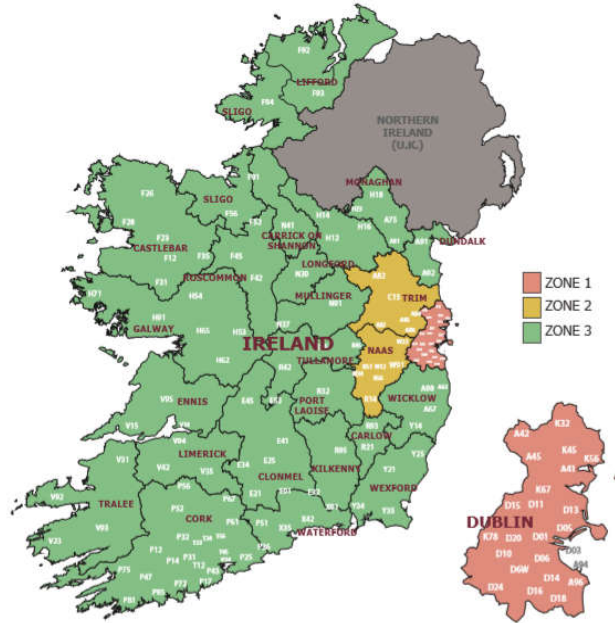

### Eire Service 2022 Tariff

1.2m x 1.2m x 2.4m 1,000kg \*

1.2m x 1.2m x 2m 500kg

1.2m x 1.2m x 1m 250kg

Zone	Postcode areas	Service label	Qtr	Half	Full	2	3	4	5	5+	
<b>EXPORT RATES</b>											
Ireland Eire Zone 01	A41 A42 A45 A94 A96 D01 D02 D03 D04 D05 D06 D07 D08 D09 D10 D11 D12 D13 D14 D15 D16 D17 D18 D20 D22 D24 D6W K32 K34 K36 K45 K56 K67 K78	24Hr	A	£112.31	£120.91	£131.11	£256.57	£376.58	£490.99	£605.45	£121.21
		48Hr	B	£104.51	£108.16	£118.96	£232.27	£340.03	£442.34	£539.05	£107.86
Ireland Eire Zone 02	A82 A83 A84 A85 A86 C15 R14 R51 R56 W12 W23 W34 W91	24Hr	A	£131.11	£135.01	£142.16	£273.17	£400.93	£524.19	£636.45	£127.36
		48Hr	B	£125.56	£128.11	£135.51	£259.97	£381.03	£497.64	£611.00	£122.26
Ireland Eire Zone 03	A63 A67 A75 A81 A91 A92 A98 E21 E25 E32 E34 E41 E45 E53 E91 F12 F23 F26 F28 F31 F35 F42 F45 F52 F56 F91 F92 F93 F94 H12 H14 H16 H18 H23 H53 H54 H62 H65 H71 H91 N37 N39 N41 N91 P12 P14 P17 P24 P25 P31 P32 P36 P43 P47 P51 P56 P61 P67 P72 P75 P81 P85 R21 R32 R35 R42 R45 R93 R95 T12 T23 T34 T45 T56 V14 V15 V23 V31 V35 V42 V92 V93 V94 V95 X35 X42 X91 Y14 Y21 Y25 Y34 Y35	48Hr	B	£131.11	£135.01	£142.16	£273.17	£400.93	£524.19	£636.45	£127.36
		72Hr	C	£125.56	£128.11	£135.51	£259.97	£381.03	£497.64	£611.00	£122.26
<b>IMPORT RATES</b>											
Ireland Eire Zone 01	A41 A42 A45 A94 A96 D01 D02 D03 D04 D05 D06 D07 D08 D09 D10 D11 D12 D13 D14 D15 D16 D17 D18 D20 D22 D24 D6W K32 K34 K36 K45 K56 K67 K78	24Hr	A	£112.31	£120.91	£131.11	£256.57	£376.58	£490.99	£605.45	£121.21
		48Hr	B	£104.51	£108.16	£118.96	£232.27	£340.03	£442.34	£539.05	£107.86
Ireland Eire Zone 02	A82 A83 A84 A85 A86 C15 R14 R51 R56 W12 W23 W34 W91	24Hr	A	£131.11	£135.01	£142.16	£273.17	£400.93	£524.19	£636.45	£127.36
		48Hr	B	£125.56	£128.11	£135.51	£259.97	£381.03	£497.64	£611.00	£122.26
Ireland Eire Zone 03	A63 A67 A75 A81 A91 A92 A98 E21 E25 E32 E34 E41 E45 E53 E91 F12 F23 F26 F28 F31 F35 F42 F45 F52 F56 F91 F92 F93 F94 H12 H14 H16 H18 H23 H53 H54 H62 H65 H71 H91 N37 N39 N41 N91 P12 P14 P17 P24 P25 P31 P32 P36 P43 P47 P51 P56 P61 P67 P72 P75 P81 P85 R21 R32 R35 R42 R45 R93 R95 T12 T23 T34 T45 T56 V14 V15 V23 V31 V35 V42 V92 V93 V94 V95 X35 X42 X91 Y14 Y21 Y25 Y34 Y35	48Hr	B	£131.11	£135.01	£142.16	£273.17	£400.93	£524.19	£636.45	£127.36
		72Hr	C	£125.56	£128.11	£135.51	£259.97	£381.03	£497.64	£611.00	£122.26