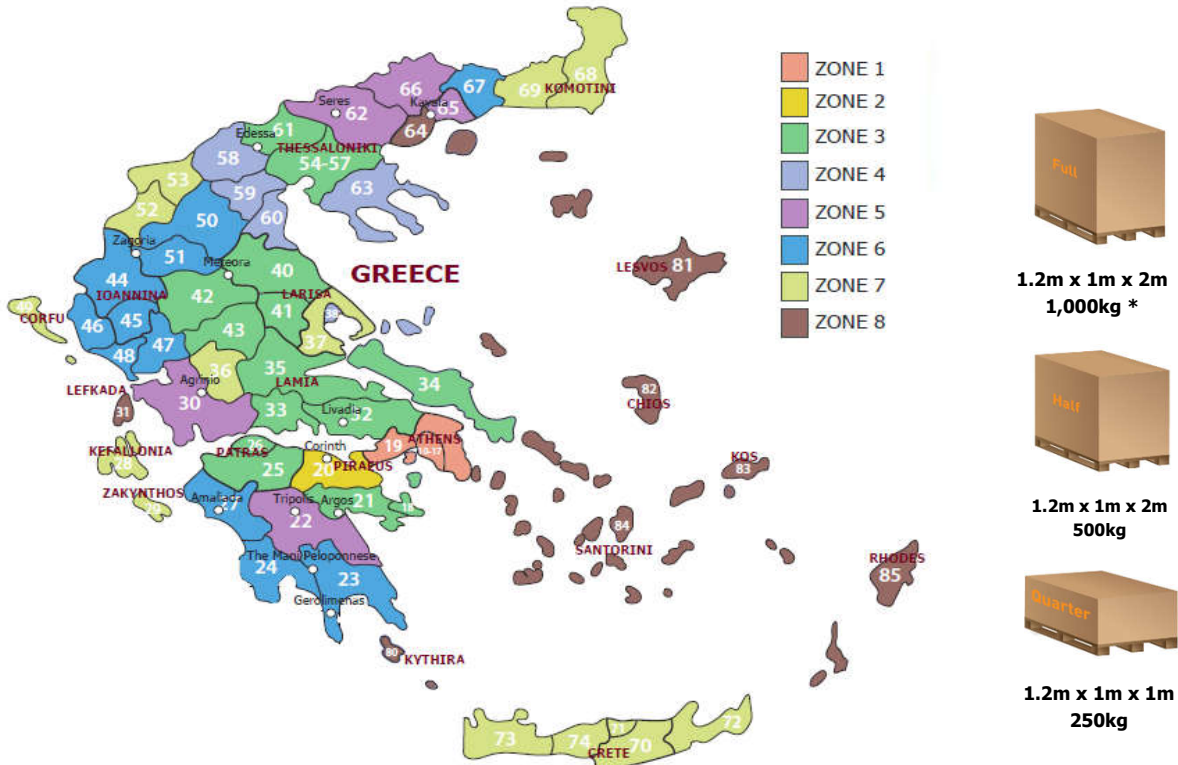

Greece Service 2022 Tariff

* Max. 1,000kg for a tail lift delivery

Zone 1	10-17, 19
Zone 2	20
Zone 3	18, 21, 25-26, 32-35, 39-43, 54-57, 61
Zone 4	38, 58-60, 63
Zone 5	22, 30, 62, 65-66
Zone 6	23-24, 27, 44-48, 50-51, 67
Zone 7	28-29, 36-37, 49, 52-53, 68-74
Zone 8	31, 64, 80-85

EXPORT RATES								
Service	Zone	Qtr Plt	Half Plt	7-10 Days				
				1	2	3	4	5
	Zone 1	£200.01	£213.91	£219.26	£438.52	£657.78	£877.04	£1,096.25
	Zone 2	£206.41	£225.71	£233.16	£466.32	£699.48	£932.64	£1,165.80
	Zone 3	£217.11	£247.11	£254.56	£509.12	£763.68	£1,018.24	£1,272.80
	Zone 4	£224.61	£262.06	£278.11	£556.22	£834.33	£1,112.44	£1,390.50
	Zone 5	£223.56	£258.86	£273.86	£547.67	£821.48	£1,095.29	£1,369.10
	Zone 6	£218.21	£250.31	£262.06	£524.12	£786.18	£1,048.24	£1,310.25
	Zone 7	£232.11	£278.11	£296.31	£592.62	£888.88	£1,185.19	£1,481.45
	Zone 8	£248.16	£309.16	£333.76	£667.52	£1,001.23	£1,334.99	£1,668.70

IMPORT RATES								
Service	Zone	Qtr Plt	Half Plt	7-10 days				
				1	2	3	4	5
	Zone 1	£200.01	£213.91	£219.26	£438.52	£657.78	£877.04	£1,096.25
	Zone 2	£206.41	£225.71	£233.16	£466.32	£699.48	£932.64	£1,165.80
	Zone 3	£217.11	£247.11	£254.56	£509.12	£763.68	£1,018.24	£1,272.80
	Zone 4	£224.61	£262.06	£278.11	£556.22	£834.33	£1,112.44	£1,390.50
	Zone 5	£223.56	£258.86	£273.86	£547.67	£821.48	£1,095.29	£1,369.10
	Zone 6	£218.21	£250.31	£262.06	£524.12	£786.18	£1,048.24	£1,310.25
	Zone 7	£232.11	£278.11	£296.31	£592.62	£888.88	£1,185.19	£1,481.45
	Zone 8	£248.16	£309.16	£333.76	£667.52	£1,001.23	£1,334.99	£1,668.70